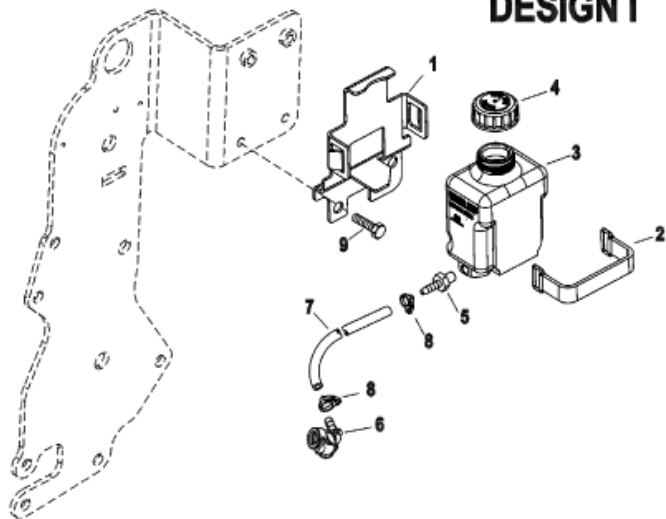

DESIGN I

DESIGN II

2188

Parts List

Ref	Class	Part	Description	Qty	Comment	Footnote
1		860065A	BRACKET KIT, Lube Monitor Rese	1	All SN# 0M639999 & Below	
1		860065A	BRACKET KIT, Lube Monitor Rese	1	Closed Cooling SN# 0M640000 &	
2		808023T	STRAP, Reservoir Retainer	1		
3		806193A36	RESERVOIR, Lube Monitor	1	All SN# 0M639999 & Below	
3		806193A36	RESERVOIR, Lube Monitor	1	Closed Cooling SN# 0M640000 &	
4	36	806727	CAP, Lube Reservoir	1		
5	22	808624	CONNECTOR, Lube Reservoir	1		
6	22	861163	QUICK CONNECTOR, (90 Degree)	1		
7	32	1940971	HOSE, (54.00 Inches Bulk)	1		
8	54	41582	CLAMP, Nylon, Hose	A/R		
9	10	98261	SCREW, (.375-16 x .750)	2		
10		865175T	BRACKET, Lube Monitor Reservoir	1	Standard Cooling SN# 0M640000	
11		806193A37	RESERVOIR, Lube Monitor	1	Standard Cooling SN# 0M640000	
12	36	806727	CAP, Lube Reservoir	1		
13	22	85439001	CONNECTOR, Male, Lube Reservoir	1		
14	10	828552	SCREW, (.375-16 x .500)	1		
15	11	826709	NUT, (.250-20)	1		
16	22	865190	CONNECTOR, Female (Female)	1	SN# 0M640000 & Up	
17	22	865191	FITTING, Male (Male)	1	SN# 0M640000 & Up	