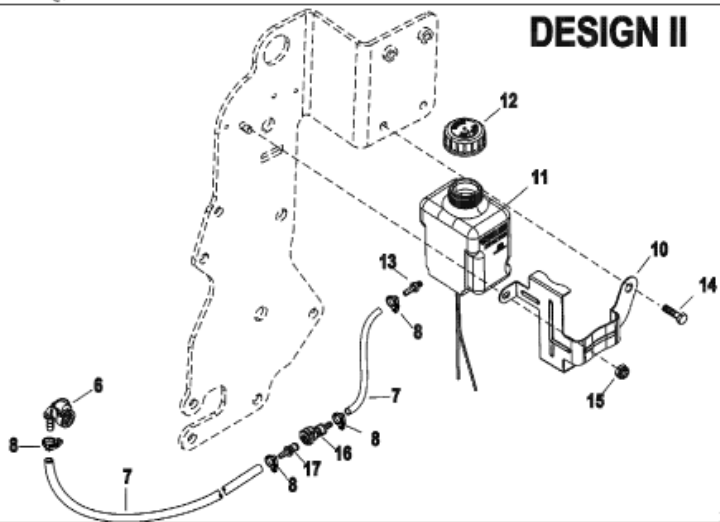

DESIGN I

DESIGN II

2188

Parts List

Ref	Class	Part	Description	Qty	Comment	Footnote
1		860065A	BRACKET KIT, Lube Monitor Rese	1	All SN# 0M639999 & Below	
1		860065A	BRACKET KIT, Lube Monitor Rese	1	Closed Cooling SN# 0M640000 &	
2		808023T	STRAP, Reservoir Retainer	1		
3		806193A36	RESERVOIR, Lube Monitor	1	All SN# 0M639999 & Below	
3		806193A36	RESERVOIR, Lube Monitor	1	Closed Cooling SN# 0M640000 &	
4	36	806727	CAP, Lube Reservoir	1		
5	22	808624	CONNECTOR, Lube Reservoir	1		
6	22	861163	QUICK CONNECTOR, (90 Degree)	1		
7	32	1940971	HOSE, (54.00 Inches Bulk)	1		
8	54	41582	CLAMP, Nylon, Hose	A/R		
9	10	98261	SCREW, (.375-16 x .750)	2		
10		865175T	BRACKET, Lube Monitor Reservoir	1	Standard Cooling SN# 0M640000	
11		806193A37	RESERVOIR, Lube Monitor	1	Standard Cooling SN# 0M640000	
12	36	806727	CAP, Lube Reservoir	1		
13	22	85439001	CONNECTOR, Male, Lube Reservoir	1		
14	10	828552	SCREW, (.375-16 x .500)	1		
15	11	826709	NUT, (.250-20)	1		
16	22	865190	CONNECTOR, Female (Female)	1	SN# 0M640000 & Up	
17	22	865191	FITTING, Male (Male)	1	SN# 0M640000 & Up	